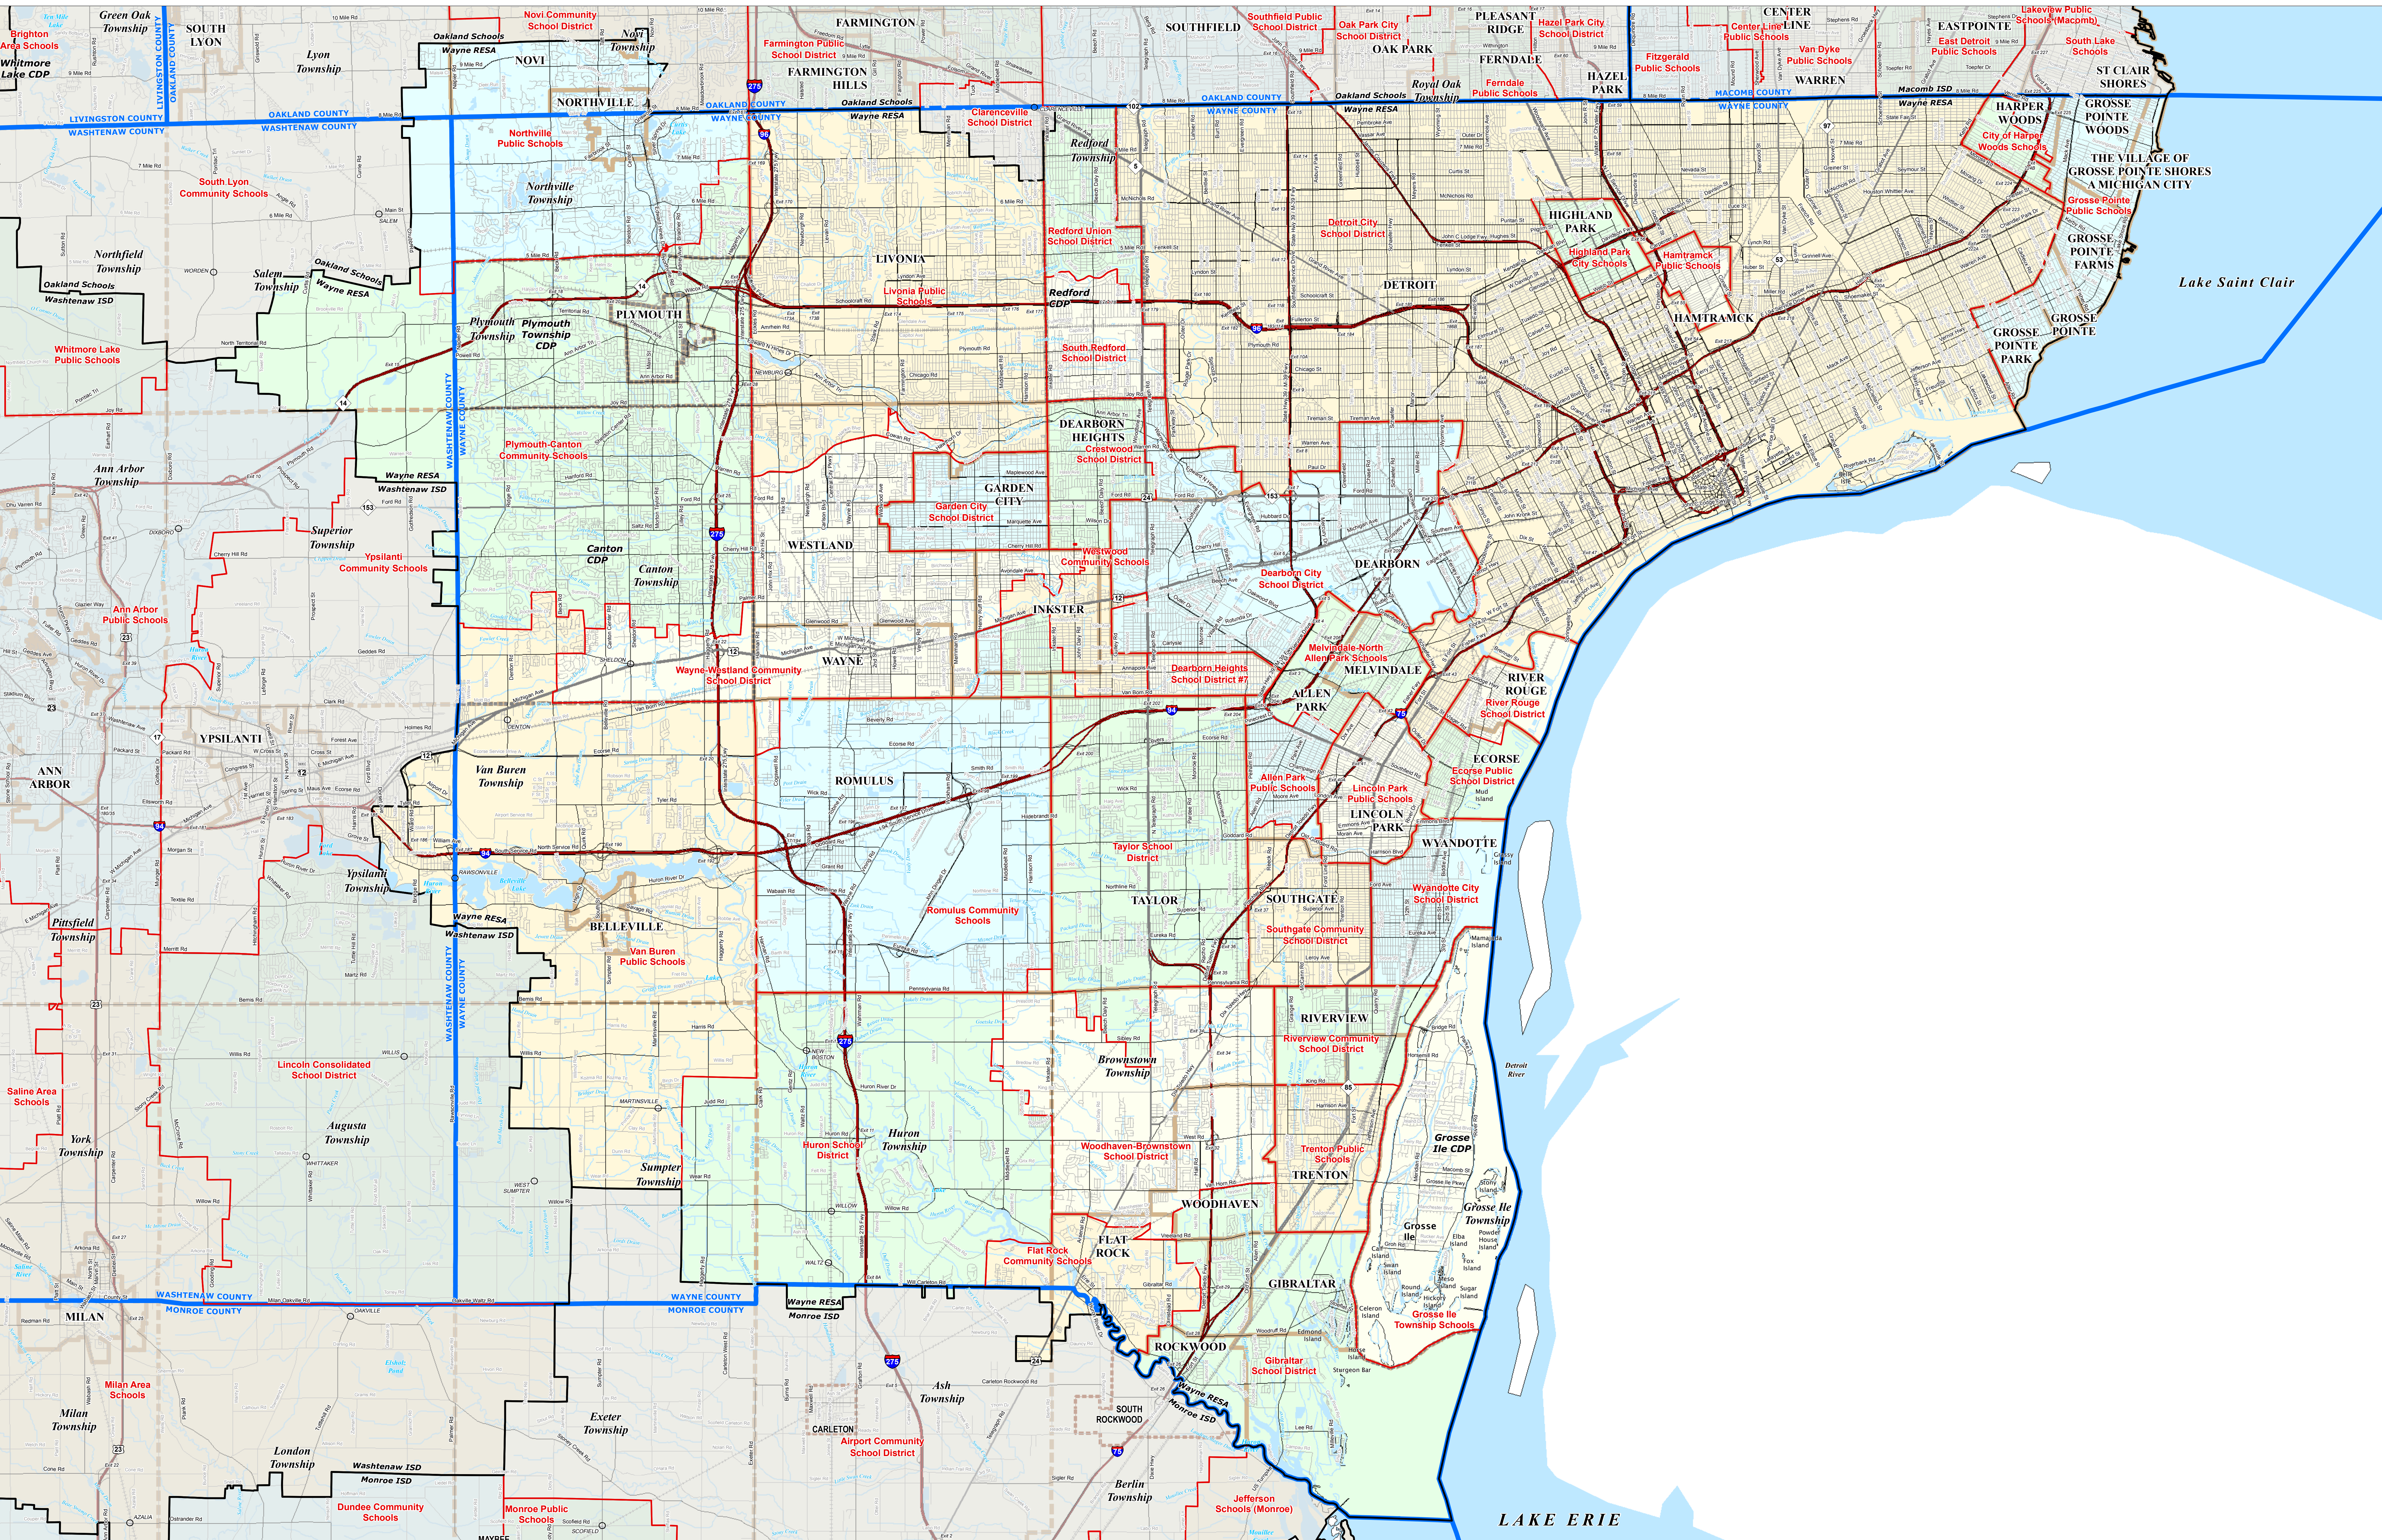

WAYNE RESA

0 2.5 5 Miles

11/18/13

Legend

Source: Michigan Geographic Framework, v13a